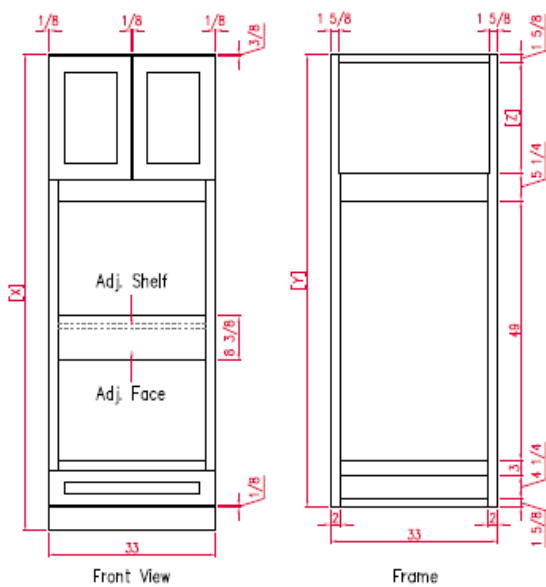

SPECIALITY CABINETS DIMENSIONS

BASE BLIND CABINET

BBC42

Front View

WALL BLIND CABINET

WBC3036 and WBC3042

Frame

Door

Frame

Door

DOUBLE OVEN CABINET

OC3390 and OC3396

Front View

Frame

- X = 90 (OC3390WO)
96 (OC3396WO)
- Y = 85 1/2 (OC3390WO)
91 1/2 (OC3396WO)
- Z = 20 7/8 (OC3390WO)
26 7/8 (OC3396WO)

SPECIALITY CABINETS DIMENSIONS

BASE MICROWAVE CABINET

BMC30

WALL MICROWAVE CABINET

WM3036 and WM3042

- X = 36 (WM3036)
42 (WM3042)
- Y = 17 7/8 (WM3036)
23 7/8 (WM3042)
- Z = 13 3/8 (WM3036)
19 3/8 (WM3042)

FARM SINK BASE

FSB36

1" DIAMETER DESIGNER CABINET RING