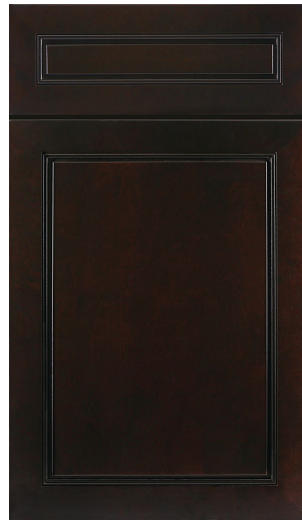

Kona Espresso (KE)