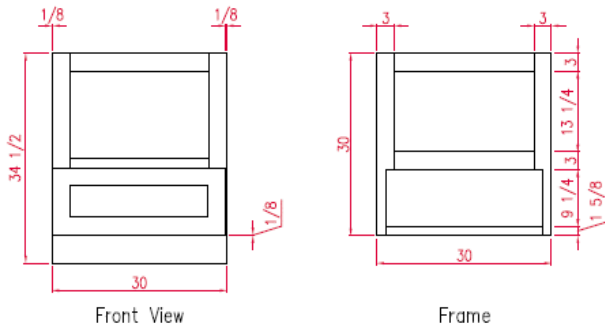

Frame

Door

DOUBLE OVEN CABINET

OC3390 and OC3396

Front View

Frame

- X = 90 (OC3390WO)
96 (OC3396WO)
- Y = 85 1/2 (OC3390WO)
91 1/2 (OC3396WO)
- Z = 20 7/8 (OC3390WO)
26 7/8 (OC3396WO)

SPECIALITY CABINETS DIMENSIONS

BASE MICROWAVE CABINET

BMC30

WALL MICROWAVE CABINET

WM3036 and WM3042

- X = 36 (WM3036)
42 (WM3042)
- Y = 17 7/8 (WM3036)
23 7/8 (WM3042)
- Z = 13 3/8 (WM3036)
19 3/8 (WM3042)

FARM SINK BASE

FSB36

1" DIAMETER DESIGNER CABINET RING