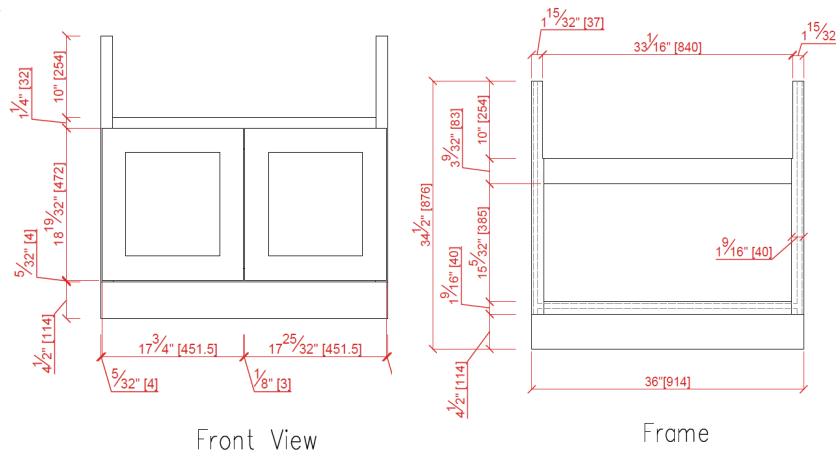

Frame

Door

DOUBLE OVEN CABINET

OC3390 and OC3396

Front View

Frame

- X = 90 (OC3390WO)
96 (OC3396WO)
- Y = 85 1/2 (OC3390WO)
91 1/2 (OC3396WO)
- Z = 20 7/8 (OC3390WO)
26 7/8 (OC3396WO)

SPECIALITY CABINETS DIMENSIONS

BASE MICROWAVE CABINET

BMC30

WALL MICROWAVE CABINET

WM3036 and WM3042

- X = 36 (WM3036)
42 (WM3042)
- Y = 17 7/8 (WM3036)
23 7/8 (WM3042)
- Z = 13 3/8 (WM3036)
19 3/8 (WM3042)

FARM SINK BASE

FSB36

1" DIAMETER DESIGNER CABINET RING