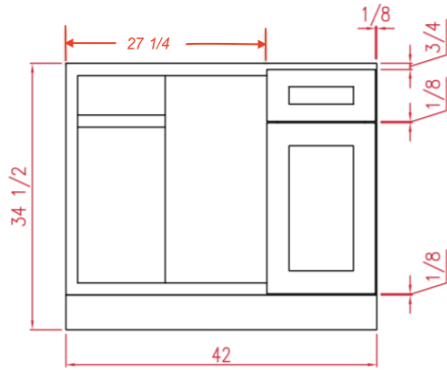

SPECIALITY CABINETS DIMENSIONS

BASE BLIND CABINET

BBC42

Front View