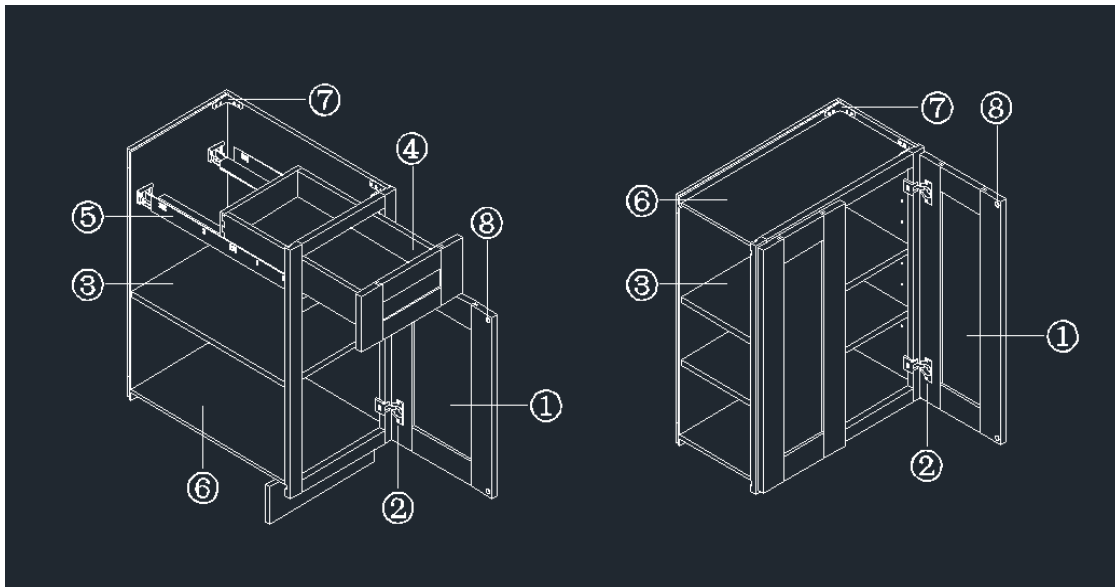

ARC CABINETS SPECIFICATIONS

All ARC Cabinets are built under strict quality control with 100% solid wood doors and frames, 5/8" plywood box and proudly come with the following standard features.

We do not use any Particle board.

1. Door: 3/4"-thick solid wood; full overlay door.
2. Door Hinge: 6-way adjustable; soft-close metal; hidden Euro-style.
3. Adjustable Shelf: 3/4"-thick cabinet-grade plywood; clear coat finish on all sides; front edge banded; metal shelf rests.
4. Drawer: 1/2"-thick solid wood on all sides; full extension pull-out; dovetail construction.
5. Drawer Glide: full extension pull-out; soft-close; heavy duty metal construction; concealed under-mount.
6. Plywood Box: 5/8"-thick cabinet-grade plywood; clear coat finish on interior sides; matching color finish on exterior sides.
7. Metal Bracket: corner bracket reinforcements in base and wall cabinets for maximum stability.
8. Door Bumper: promote quiet-closing and reduce slamming for maximum durability.