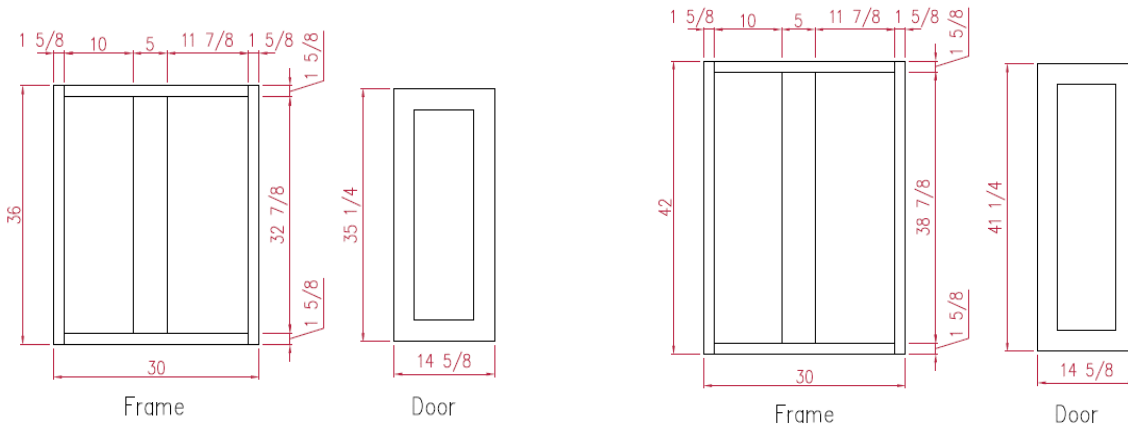

SPECIALITY CABINETS DIMENSIONS

BASE BLIND CABINET

BBC42

Front View

WALL BLIND CABINET

WBC3036 and WBC3042

Frame

Door

Frame

Door

DOUBLE OVEN CABINET

OC3390 and OC3396

Front View

Frame

- X = 90 (OC3390WO)
96 (OC3396WO)
- Y = 85 1/2 (OC3390WO)
91 1/2 (OC3396WO)
- Z = 20 7/8 (OC3390WO)
26 7/8 (OC3396WO)

SPECIALITY CABINETS DIMENSIONS