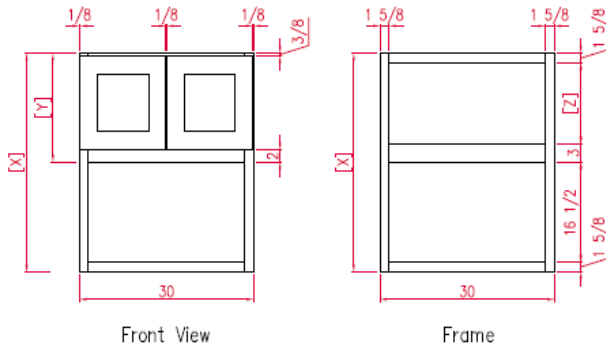

Frame

Door

DOUBLE OVEN CABINET

OC3390 and OC3396

Front View

Frame

- X = 90 (OC3390WO)
96 (OC3396WO)
- Y = 85 1/2 (OC3390WO)
91 1/2 (OC3396WO)
- Z = 20 7/8 (OC3390WO)
26 7/8 (OC3396WO)

SPECIALITY CABINETS DIMENSIONS

BASE MICROWAVE CABINET

BMC30

WALL MICROWAVE CABINET

WM3036 and WM3042

- X = 36 (WM3036)
42 (WM3042)
- Y = 17 7/8 (WM3036)
23 7/8 (WM3042)
- Z = 13 3/8 (WM3036)
19 3/8 (WM3042)

FARM SINK BASE

FSB36

1" DIAMETER DESIGNER CABINET RING